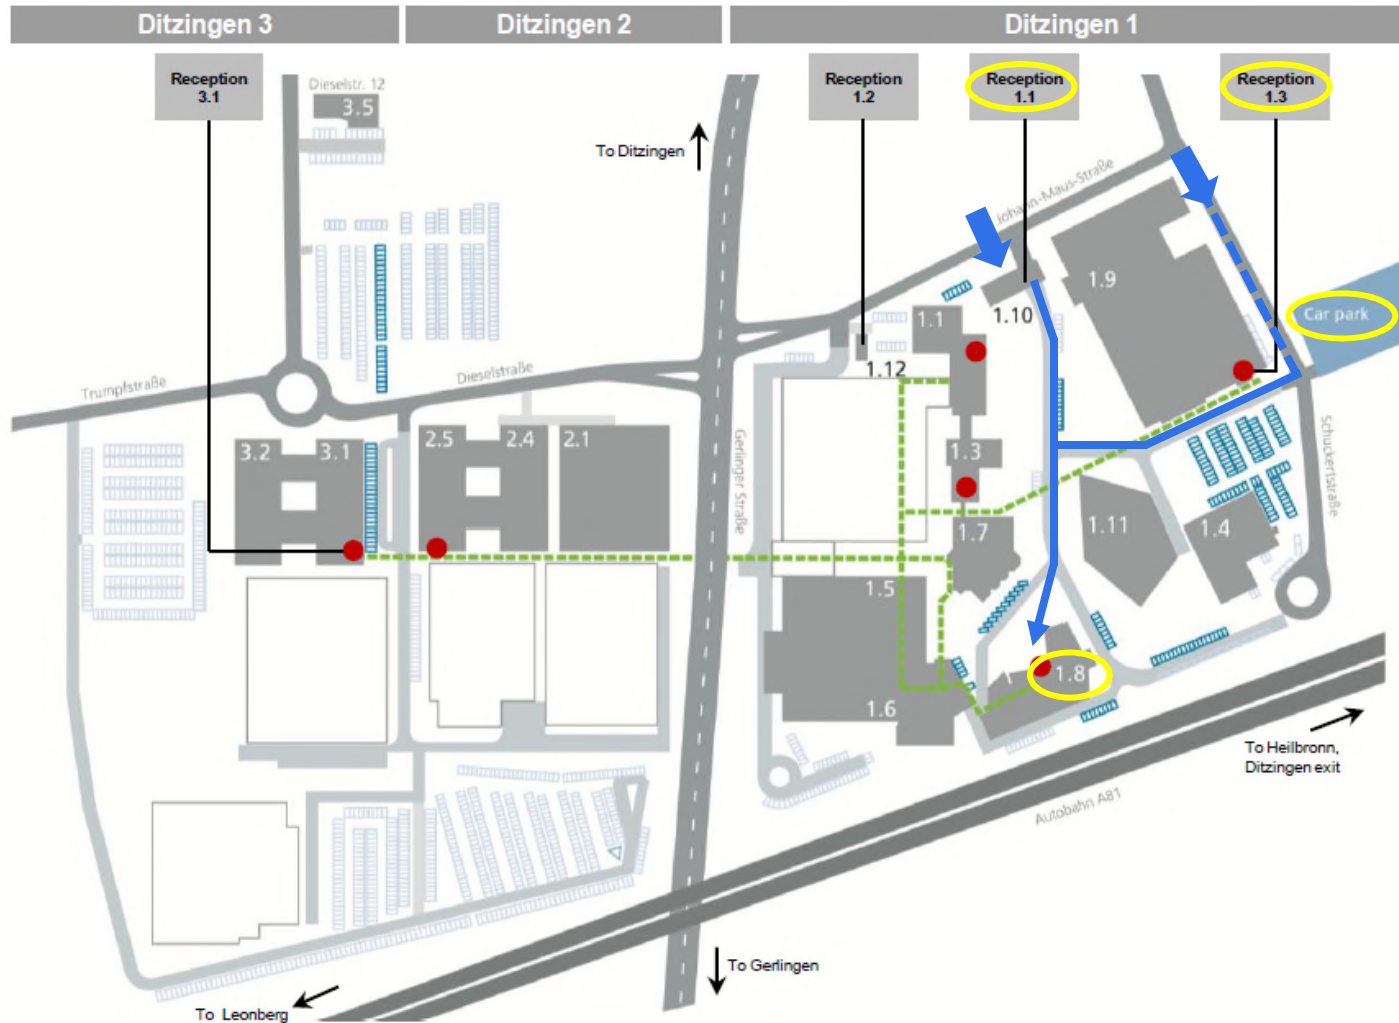

EPIC EXECUTIVE MEETING

Directions to TRUMPF in Ditzingen

Thomas Rettich
Head of Research Coordination

Ditzingen, 04.06.2018

Directions to TRUMPF

TRUMPF GmbH + Co. KG

Address:
Johann-Maus-Str. 2
71254 Ditzingen

By car:
Use the car park and then go to entrance 1.3 (Schuckertstr. 16)

By feet:
Use the entrance 1.1 (Johann-Maus-Str. 2)

Venue:
Auditorium,
inside building 1.8

- Entrances/Car parks**
- Information
 - Visitors' parking
 - Underground passageways

Contacts
Reception 1.1
Tel. +49 (0) 7156 303-30203

Directions to Ditzingen

Travelling by car

- Motorway A81: exit "Stuttgart-Feuerbach", towards Ditzingen.
- After the gas station, turn left into Gerlinger Straße.

Visitors of TRUMPF

Turn **left** into Johann-Maus-Straße. Our main entrance (1.1) is located on the right side.

Using public transportation

- At the Stuttgart airport, take the subway (S-Bahn) line "S2" or "S3" to the main station ("Hauptbahnhof") (30 min).
- Take the subway line "S6" towards Leonberg / Weil der Stadt from the main station to Ditzingen (20 min).
- From the station in Ditzingen, it takes 10 minutes to walk to TRUMPF:
 - Exit the station towards "Gewerbegebiet Süd"
 - Once outside the station, turn left and follow the road to the first intersection
 - Cross the intersection towards the gas station
 - Follow the Gerlinger Straße and then as per description (see above).